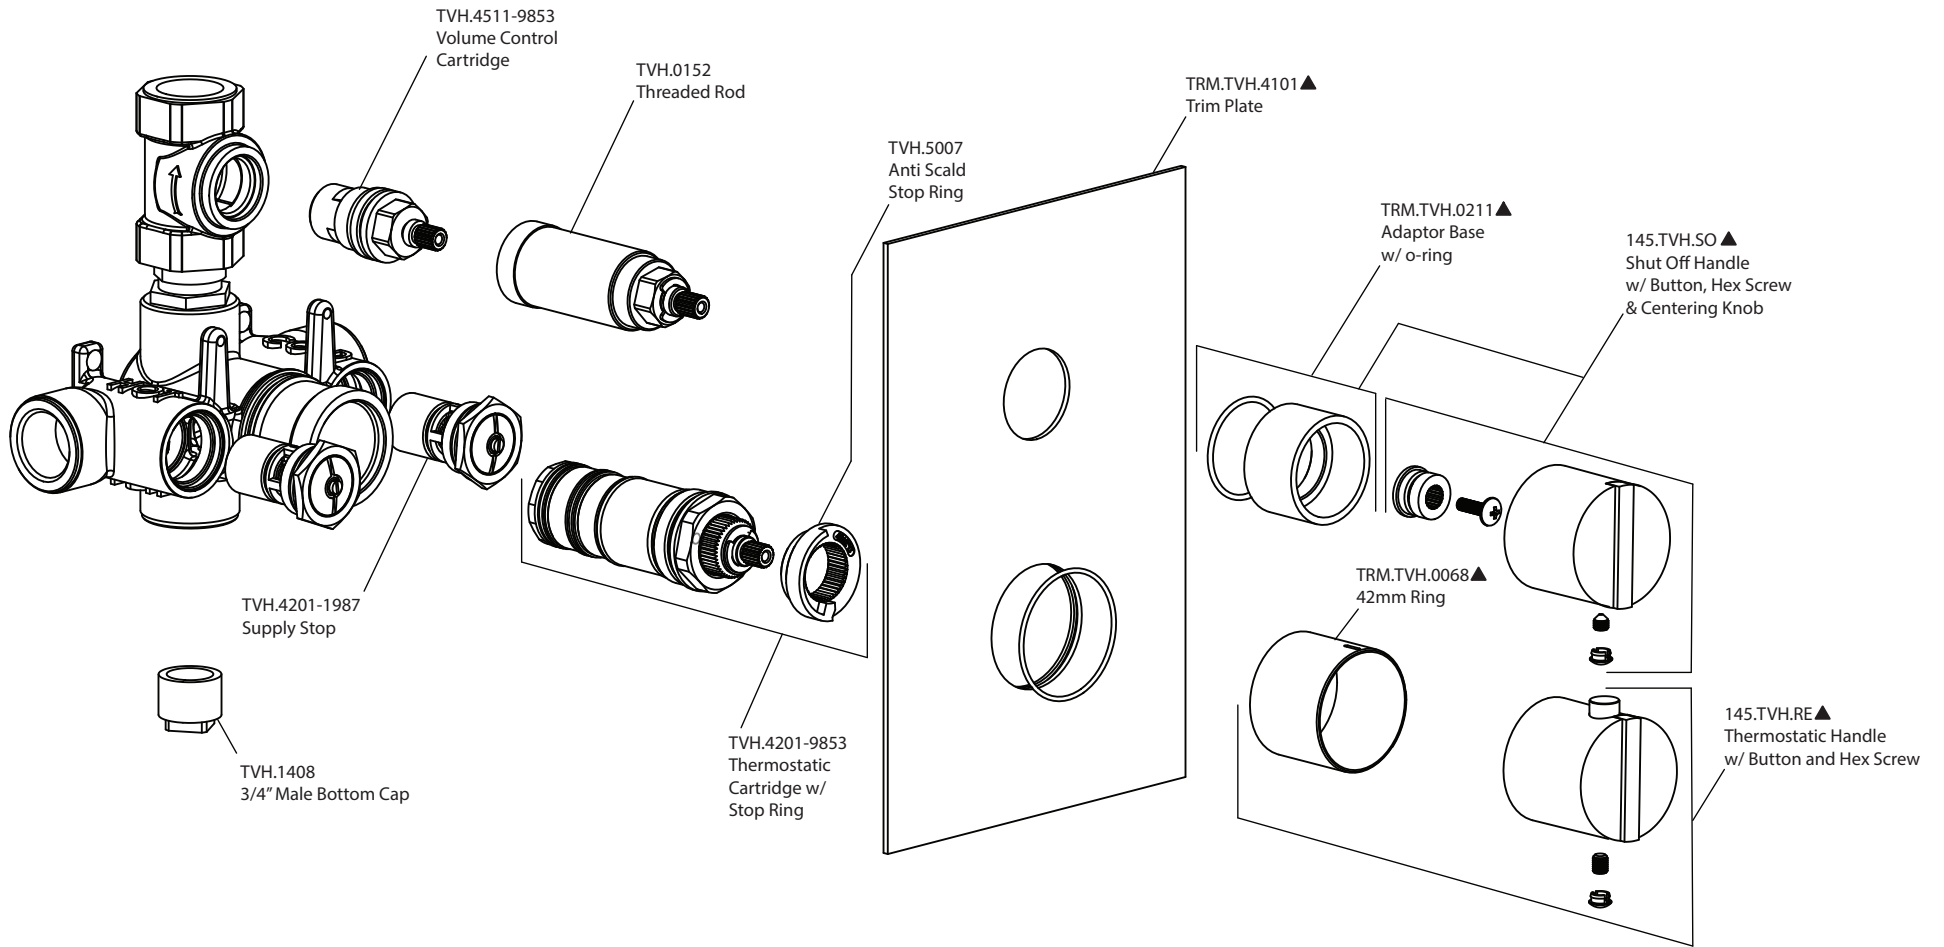

Product Parts Breakdown

isenberg
innovation+design

145.4101

Ver 2.53